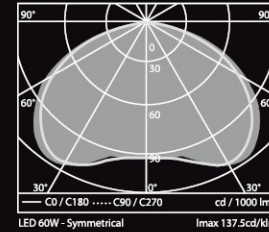

CLASS I 8.92kg

MODEL	CODE NO.	LAMP	BASE	INPUT	lm/cd
DISCUS	8003-P60	LED 60W	PCB	AC 220V	6,480[lm]
디스커스	8003-P80	LED 80W	PCB	AC 220V	8,640[lm]

Energy Saving
60%
LED 60W vs Metal halide 150W